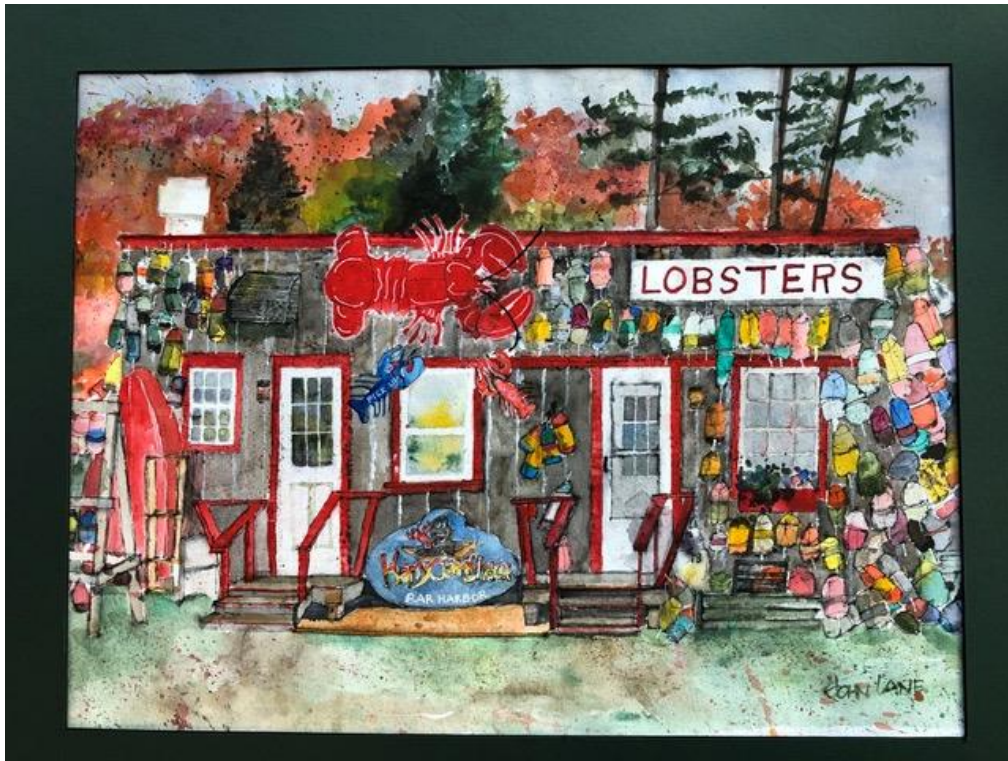

It was 'Ladies Night Out' for these young ladies. The evening was balmy yet there were few people on the streets. Our door was open until 8pm.

Watercolorist John Lane is exhibiting his Bar Harbor painting of an 'across country' trip last summer that included a stop in Bar Harbor.